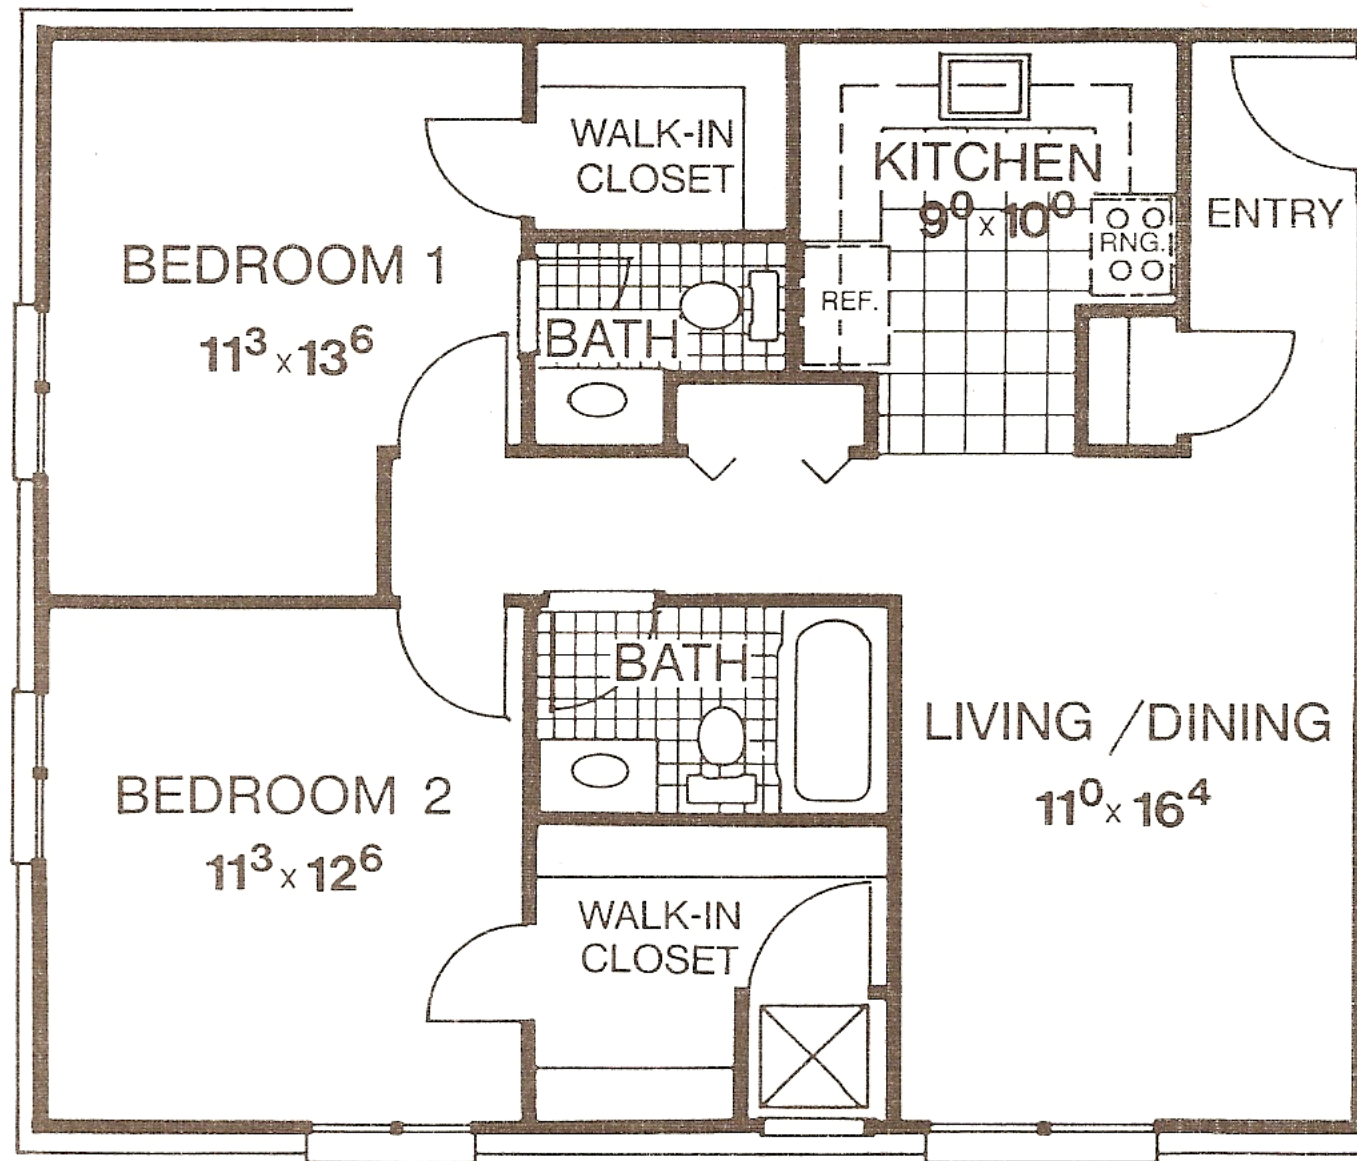

## FLOOR PLAN — TWO BEDROOM APARTMENT

### OUR LUXURY TWO BEDROOM APARTMENTS INCLUDE THESE FINE FEATURES\*:

- plush wall to wall carpeting
- complete, modern all-electric kitchens with beautiful wooden cabinets
- ceramic-tiled baths, with tub/shower combination in full bathroom
- bathroom safety rails
- individually controlled heat and air conditioning
- walk-in bedroom closets
- 24 hour emergency call system in bedrooms and bathrooms
- smoke detectors, fire alarm and fire sprinkling system
- sound control insulation
- pre-wired for TV and cable
- internal cable service to each apartment
- pre-wired phone outlets

\* barrier-free units available

NOTE: All specifications and dimensions are approximate and may vary somewhat in construction. We reserve the right to make changes in prices, specifications, colors and materials without notice or obligation.