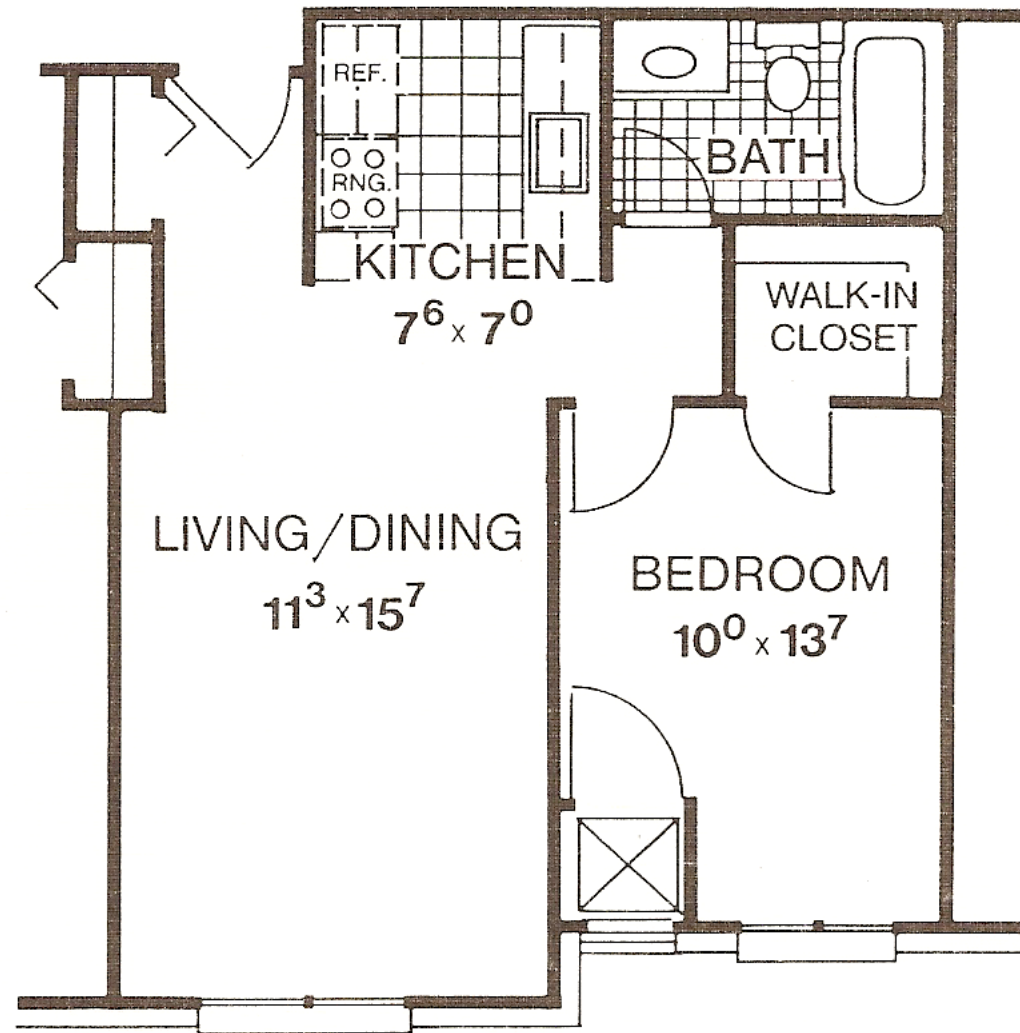

## FLOOR PLAN — ONE BEDROOM APARTMENT

OUR LUXURY ONE BEDROOM APARTMENTS INCLUDE THESE FINE FEATURES\*:

- plush wall to wall carpeting
  - complete, modern all-electric kitchens with beautiful wooden cabinets
  - ceramic-tiled bath, with tub/shower combination
  - bathroom safety rails
  - individually controlled heat and air conditioning
  - walk-in bedroom closet
  - 24 hour emergency call system in bedroom and bathroom
  - smoke detectors, fire alarm and fire sprinkling system
  - sound control insulation
  - pre-wired for TV and cable
  - internal cable service to each apartment
  - pre-wired phone outlets
- \* barrier-free units available